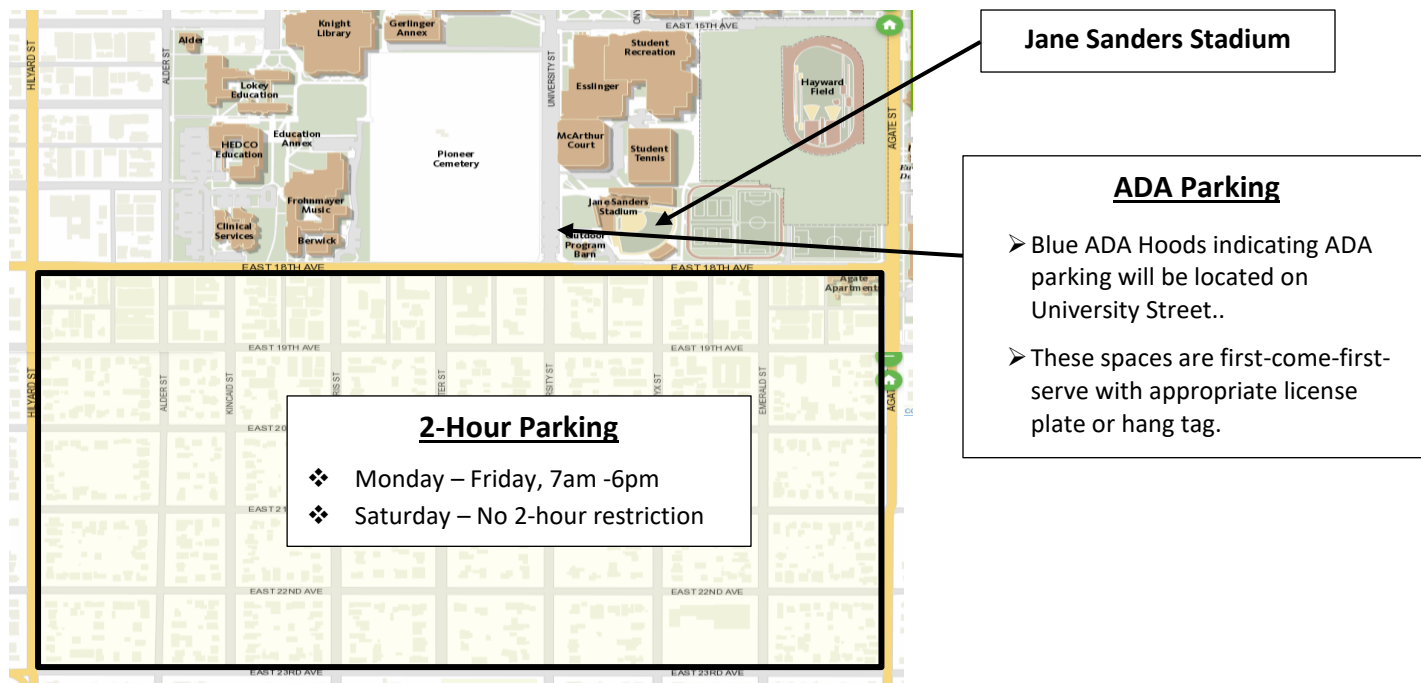

Unless lot is signed “AT ALL TIMES” – lots are free on the weekends.

- **Visitor Permit Parking**

Visitor permits are valid in campus surface lots and are sold at the Transportation Services for $10 per day. Overnight visitor permits, valid in designated overnight lots, are also available for purchase for $15 per 24-hour period. Visitor permits are good for one day only. If you are parking for multiple days, you must purchase a permit for each day you are going to park. Larger events or those who need a permit for a longer duration should contact Transportation Services for more information.

- **City of Eugene Parking Meters (Campus Area Daily Parking Rates)** – City meters operation from 7am – 6pm, Monday through Saturday. All meters are free after 6pm and on Sundays.

- Time: 60 minutes   Rate: $2
- Time: 5 hours   Rate: $10
- Time: 10 hours   Rate: $14

ADA PARKING

- Blue ADA Hoods indicating ADA parking will be located on University Street.
- These spaces are first-come-first-serve with appropriate license plate or hang tag.

PARKING QUESTIONS AND ANSWERS:

Q: Who can I contact with parking questions?

A: University of Oregon Department of Parking and Transportation. The main office is open from 7:30am-5pm, Monday-Friday or you can call 541.346.5444 for more information. They can also be reached by emailing parking@uoregon.edu.